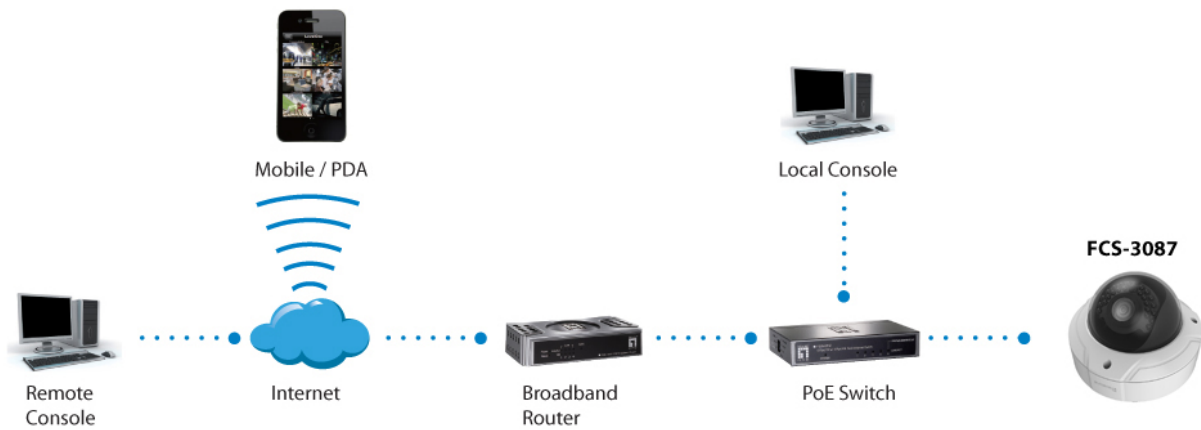

Safety:

RoHS,IK10

Environmental Test:

Weather proof IP66-rated housing

Vandal proof IK10-rated

Others:

ONVIF

Others**Operation Systems:**

Microsoft Windows 8/7/Vista/XP

Viewing Systems:

IE 8 above

Diagram

Order Information

FCS-3087

Package Contents

FCS-3087
Screw Kit
Resource CD (User Manual, Utility, 64-CH Monitoring Software)