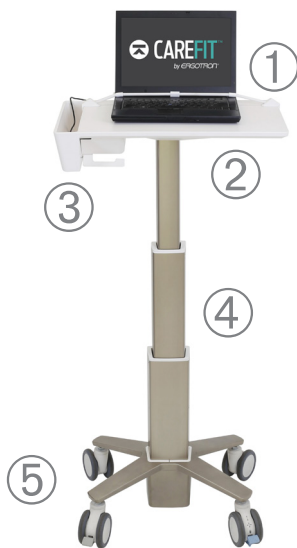

CareFit Slim LCD Carts offer a pull-out keyboard and large worksurface to support large all-in-one computer and monitors, with no-drawer and one-drawer models available.

- ① Optimized for lean IT configurations USFF+LCD or AIO 21–27" weighing up to 17 lbs (7,7 kg)
- ② Telescopic lift provides an additional 5" (13 cm) of monitor height adjustment
- ③ Spacious worksurface is 20.7" x 14.3" (52,5 x 36,3 cm)
- ④ Slide-out keyboard tray and pull-out mouse tray (left or right side) hides under the keyboard tray when not in use
- ⑤ Offers easy height adjustability with the pull of a lift handle
- ⑥ Accessory shelf for printer or scanner on left; sani-wipes holder on right
- ⑦ Lift engine offers an expansive vertical range of 29.25"–48.9" (74,3–124,2 cm)
- ⑧ Easily add a hot-swap power system
- ⑨ Compact cast aluminum base with durable finish; includes three-function 4" (10,2 cm) casters

CareFit Slim Laptop Carts fit small laptops and two-in-ones. A pull-out cable storage tray keeps cords out of sight, and a slide-out power brick holder offers easy access to power options. An easy-to-adjust device strap keeps technology in place.

- ① Easy-to-adjust device strap
- ② Worksurface is 21" x 13.9" (53,3 x 35,3 cm)
- ③ Integrated storage area and pull-out cable storage tray with quick connect hardware
- ④ Triple-stage lift engine offers an expansive vertical range of 24.5"–49.1" (61,4–124,7 cm)
- ⑤ Super-compact cast aluminum base with durable finish; includes three-function 4" (10,2 cm) casters

	CareFit Slim LCD Cart (No Drawer)	CareFit Slim LCD Cart (With Drawer)	CareFit Slim Laptop Cart
Part number (color)	COMING SOON (white/warm grey)	COMING SOON (white/warm grey)	C50-1100-0 (white/warm grey)
Typical LCD size	Optimized for lean IT configurations USFF + LCD 21–27" up to 17 lbs (7,7 kg)		—
Worksurface dimensions	20.7" x 14.3" (52,5 x 36,3 cm)		21" x 13.9" (53,3 x 35,3 cm)
Base footprint dimensions	21" x 13.9" (53,3 x 35,3 cm)		16.5" x 12.2" (42 x 31 cm)
Lift; Height adjustment range	19.7" (50 cm); Height adjustment range: 29.25"–48.9" (74,3–124,2 cm)		24.6" (63,3 cm); Height adjustment range: 24.5"–49.1" (61,4–124,7 cm)
Cart weight	67.5 lbs (30,6 kg)		37.5 lbs (17 kg)
Shipping dimensions	30.4" x 24.3" x 39.3" (77,3 x 61,6 x 100 cm)		27.6" x 18.5" x 28" (70 x 47 x 71 cm)
Shipping weight	93.5 lbs (42,4 kg)		64 lbs (29 kg)
Warranty	5 years		

© 2018 Ergotron, Inc. 09/04/2018-EA Literature made in the U.S.A. All rights reserved. Ergotron devices are not intended to cure, treat, mitigate or prevent any disease. CareFit is a trademark of Ergotron. **Content is subject to change without notification.**

Americas Sales and Corporate Headquarters

St. Paul, MN USA
(800) 888-8458
+1-651-681-7600
www.ergotron.com
sales@ergotron.com

EMEA Sales

Amersfoort, The Netherlands
+31 33 45 45 600
www.ergotron.com
info.eu@ergotron.com

APAC Sales

Tokyo, Japan
www.ergotron.com
apaccustomerservice@ergotron.com

Worldwide OEM Sales

www.ergotron.com
info.oem@ergotron.com

ERGOTRON®
HEALTHCARE